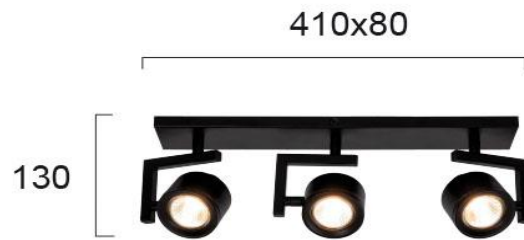

Product Datasheet

Code	4095101
Description	3/L Spot Black Magma
Family	MAGMA
Type	SPOTLIGHTS
Type of Lamp	GU10
Watt	3 x MAX 42W
Volt	220-240 VAC
Hertz	50-60 Hz
Class	I
IP	IP20
Environment	Indoor
Color	BLACK
Material	ELECTROSTATIC PAINTED STEEL
Length	L:410
Height	H:130
Width	W:80