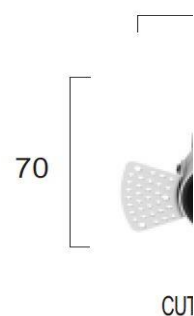

Product Datasheet

Code	3914-110B-3-S-38
Description	Trimless Spot Light Black 5W 3000K 38° Alea
Family	ALEA
Type	SPOTLIGHTS
Type of Lamp	LED module
Watt	5W
Volt	220-240V
Hertz	50-60 Hz
Class	Class II
IP	IP44
Environment	Indoor
Color	BLACK
Material	ALUMINIUM
Length	L:115
Height	H:70
Width	
Kelvin	3000K
Lumen	435 Lm
Beam Angle	Beam Angle 38*/CRI 83
Dimmable	Non-Dimmable