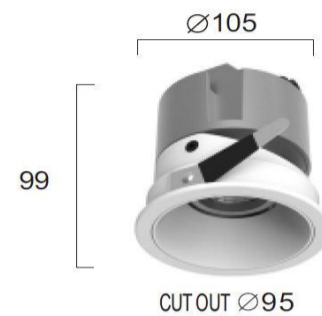

Product Datasheet

Code	3914-012W-3-S-38
Description	Recessed Spot Light White 20W 3000K 38° Alea
Family	ALEA
Type	SPOTLIGHTS
Type of Lamp	LED module
Watt	20W
Volt	220-240V
Hertz	50-60 Hz
Class	Class II
IP	IP44
Environment	Indoor
Color	WHITE
Material	ALUMINIUM
Length	D:105
Height	H:99
Width	
Kelvin	3000K
Lumen	1757 Lm
Beam Angle	Beam Angle 38*/CRI 83
Dimmable	Non-Dimmable