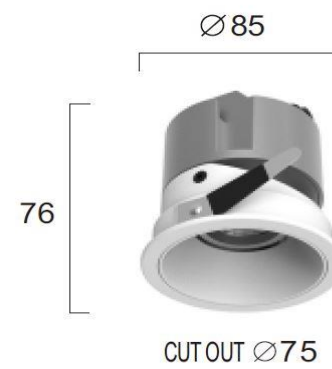

Product Datasheet

Code	3914-011W-3-S-38
Description	Recessed Spot Light White 12W 3000K 38° Alea
Family	ALEA
Type	SPOTLIGHTS
Type of Lamp	LED module
Watt	12W
Volt	220-240V
Hertz	50-60 Hz
Class	Class II
IP	IP44
Environment	Indoor
Color	WHITE
Material	ALUMINIUM
Length	D:85
Height	H:76
Width	
Kelvin	3000K
Lumen	1082 Lm
Beam Angle	Beam Angle 38*/CRI 83
Dimmable	Non-Dimmable