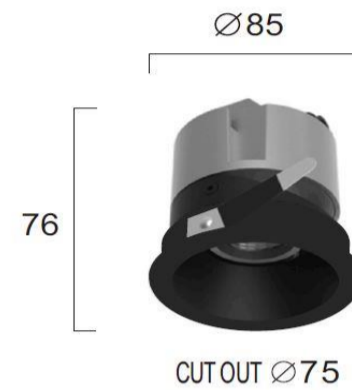

Product Datasheet

Code	3914-011B-3-S-38
Description	Recessed Spot Light Black 12W 3000K 38° Alea
Family	ALEA
Type	SPOTLIGHTS
Type of Lamp	LED module
Watt	12W
Volt	220-240V
Hertz	50-60 Hz
Class	Class II
IP	IP44
Environment	Indoor
Color	BLACK
Material	ALUMINIUM
Length	D:85
Height	H:76
Width	
Kelvin	3000K
Lumen	1082 Lm
Beam Angle	Beam Angle 38*/CRI 83
Dimmable	Non-Dimmable