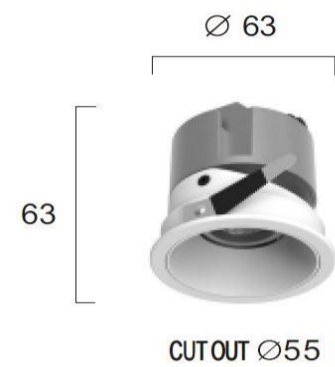

Product Datasheet

Code	3914-010W-3-S-38
Description	Recessed Spot Light White 5W 3000K 38° Alea
Family	ALEA
Type	SPOTLIGHTS
Type of Lamp	LED module
Watt	5W
Volt	220-240V
Hertz	50-60 Hz
Class	Class II
IP	IP44
Environment	Indoor
Color	WHITE
Material	ALUMINIUM
Length	D:63
Height	H:63
Width	
Kelvin	3000K
Lumen	435 Lm
Beam Angle	Beam Angle 38*/CRI 83
Dimmable	Non-Dimmable