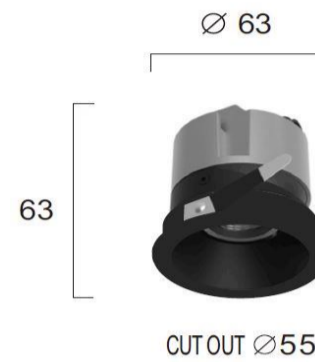

Product Datasheet

Code	3914-010B-3-S-38
Description	Recessed Spot Light Black 5W 3000K 38° Alea
Family	ALEA
Type	SPOTLIGHTS
Type of Lamp	LED module
Watt	5W
Volt	220-240V
Hertz	50-60 Hz
Class	CLASS II
IP	IP44
Environment	Indoor
Color	BLACK
Material	ALUMINIUM
Length	D:63
Height	H:63
Width	
Kelvin	3000K
Lumen	435 Lm
Beam Angle	Beam Angle 38*/CRI 83
Dimmable	Non-Dimmable