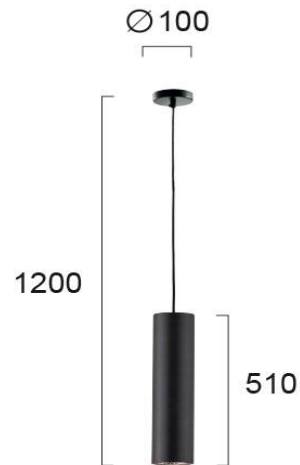

Product Datasheet

Code	39003900
Description	Pendant Light Tube
Family	TUBE
Type	PENDANT
Type of Lamp	E27 PAR30
Watt	1 x Max 75W
Volt	220-240 VAC
Hertz	50-60 Hz
Class	Class I
IP	IP20
Environment	Indoor
Color	BLACK
Material	ELECTROSTATIC PAINTED STEEL
Length	D:100
Height	H:1200
Width	h:510