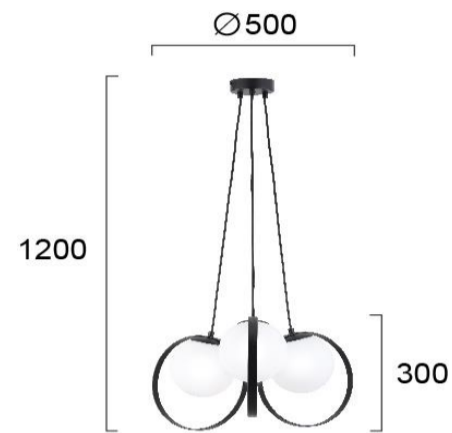

Product Datasheet

Code	3100200
Description	3/L Pendant Light Bubble
Family	BUBBLE
Type	PENDANT
Type of Lamp	E14 CFL/LED
Watt	3 x MAX 7W
Volt	220-240V
Hertz	50-60 Hz
Class	Class I
IP	IP20
Environment	Indoor
Color	WHITE / BLACK
Material	GLASS / ELECTROSTATIC PAINTED STEEL
Length	D:500
Height	H:1200
Width	