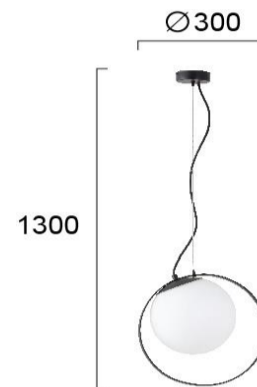

Product Datasheet

Code	3099900
Description	Pendant Light Bubble
Family	BUBBLE
Type	PENDANT
Type of Lamp	E27 CFL/LED
Watt	MAX 7W
Volt	220-240 VAC
Hertz	50-60 Hz
Class	Class I
IP	IP20
Environment	Indoor
Color	WHITE / BLACK
Material	GLASS / ELECTROSTATIC PAINTED STEEL
Length	D:300
Height	H:1300
Width	