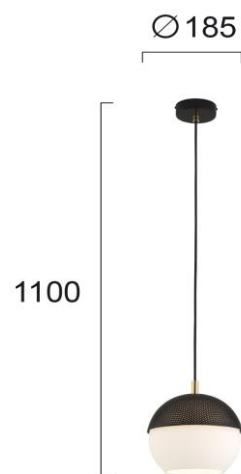

Product Datasheet

Code	3097900
Description	Pendant Light Brody
Family	BRODY
Type	PENDANT
Type of Lamp	E27
Watt	MAX 60W
Volt	220-240 VAC
Hertz	50-60 Hz
Class	I
IP	IP20
Environment	INDOOR
Color	BLACK / GOLD
Material	GLASS / ELECTROSTATIC PAINTED STEEL
Length	D:185
Height	H:1100
Width	