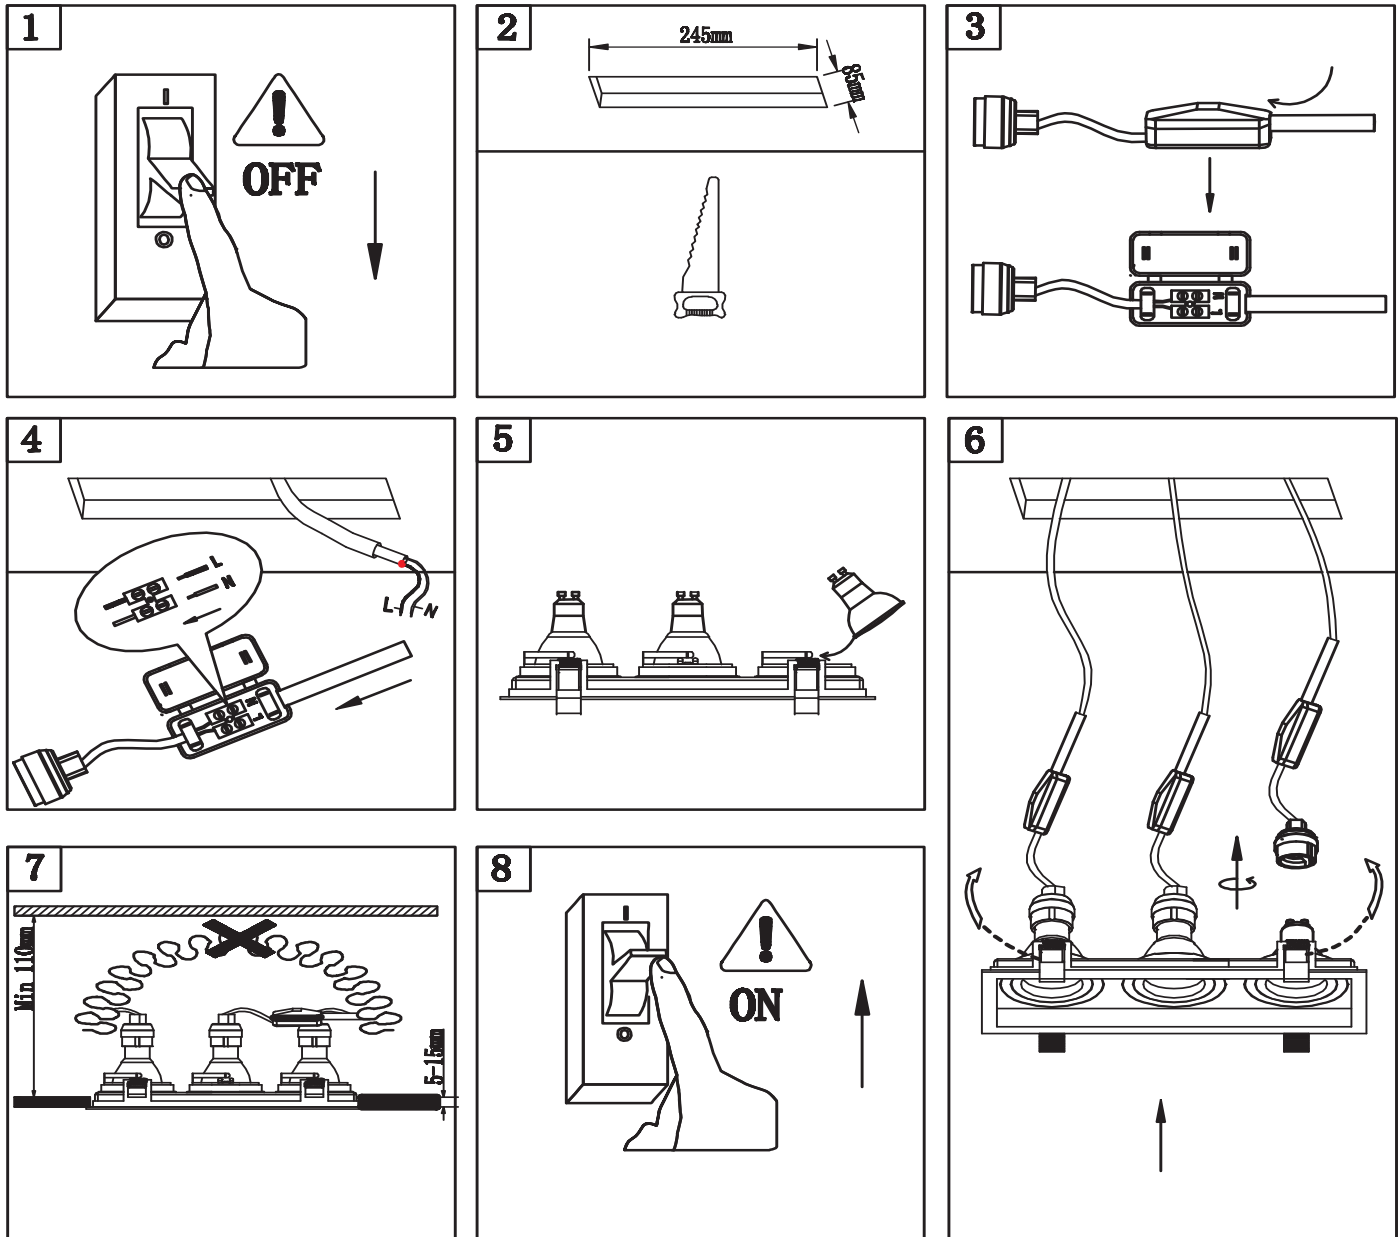

TRIO
LIGHTING FOR YOU

230V ~ 50Hz
3 x GU10/max.15W

trio-lighting.com/
651600331