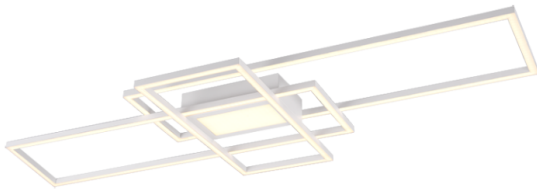

Ceiling lamp

IRVINE – 620010431

incl. 1x SMD LED, 60W · 1x 6500lm, 3000 - 6500K

- Remote control
- Integrated dimmer
- Light color infinitely variable
- Not suitable for external dimmer
- Wall- & ceiling mounting
- Memory function
- IP20

Material construction

Metal · White mat

Product dimensions

Width: 105cm
Height: 6cm
Depth: 42cm
Weight: 1,665kg

Support & Download Links

[Manual](#)
[Drawing](#)
[Declaration of conformity](#)
[Recycling information](#)
[Safety notes](#)
[Warranty Statement](#)

Technical data

Light source: SMD – LED (integrated)
Watt: 60W
Lumen: 1x 6500lm
Kelvin: 3000 - 6500K
Color rendering (CRI): > 80 CRI
Lifetime: 30000H
Switching cycles: 15000x ON/OFF

operating voltage: 230V ~ 50Hz
Protection grade: 2
IP classification: IP20

Dealer information

EAN Code: 4017807452204
Customs number: 94051098900

Packaging dimensions & weight

Quantities: 1
Width: 107cm
Height: 9cm
Depth: 44cm
Weight: 2,755kg