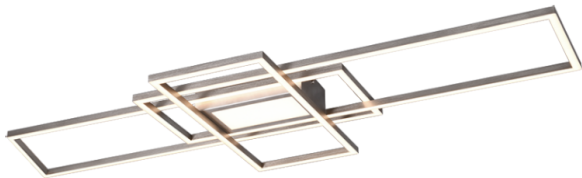

Ceiling lamp

IRVINE – 620010407

incl. 1x SMD LED, 60W · 1x 6500lm, 3000 - 6500K

- Remote control
- Integrated dimmer
- Light color infinitely variable
- Not suitable for external dimmer
- Wall- & ceiling mounting
- Memory function
- IP20

Material construction

Metal · Nickel mat

Product dimensions

Width: 105cm
Height: 6cm
Depth: 42cm
Weight: 1,665kg

Support & Download Links

[Manual](#)
[Drawing](#)
[Declaration of conformity](#)
[Recycling information](#)
[Safety notes](#)
[Warranty Statement](#)

Technical data

Light source: SMD – LED (integrated)
Watt: 60W
Lumen: 1x 6500lm
Kelvin: 3000 - 6500K
Color rendering (CRI): > 80 CRI
Lifetime: 30000H
Switching cycles: 15000x ON/OFF

operating voltage: 230V ~ 50Hz
Protection grade: 2
IP classification: IP20

Dealer information

EAN Code: 4017807449525
Customs number: 94051098900

Packaging dimensions & weight

Quantities: 1
Width: 107cm
Height: 9cm
Depth: 44cm
Weight: 2,755kg