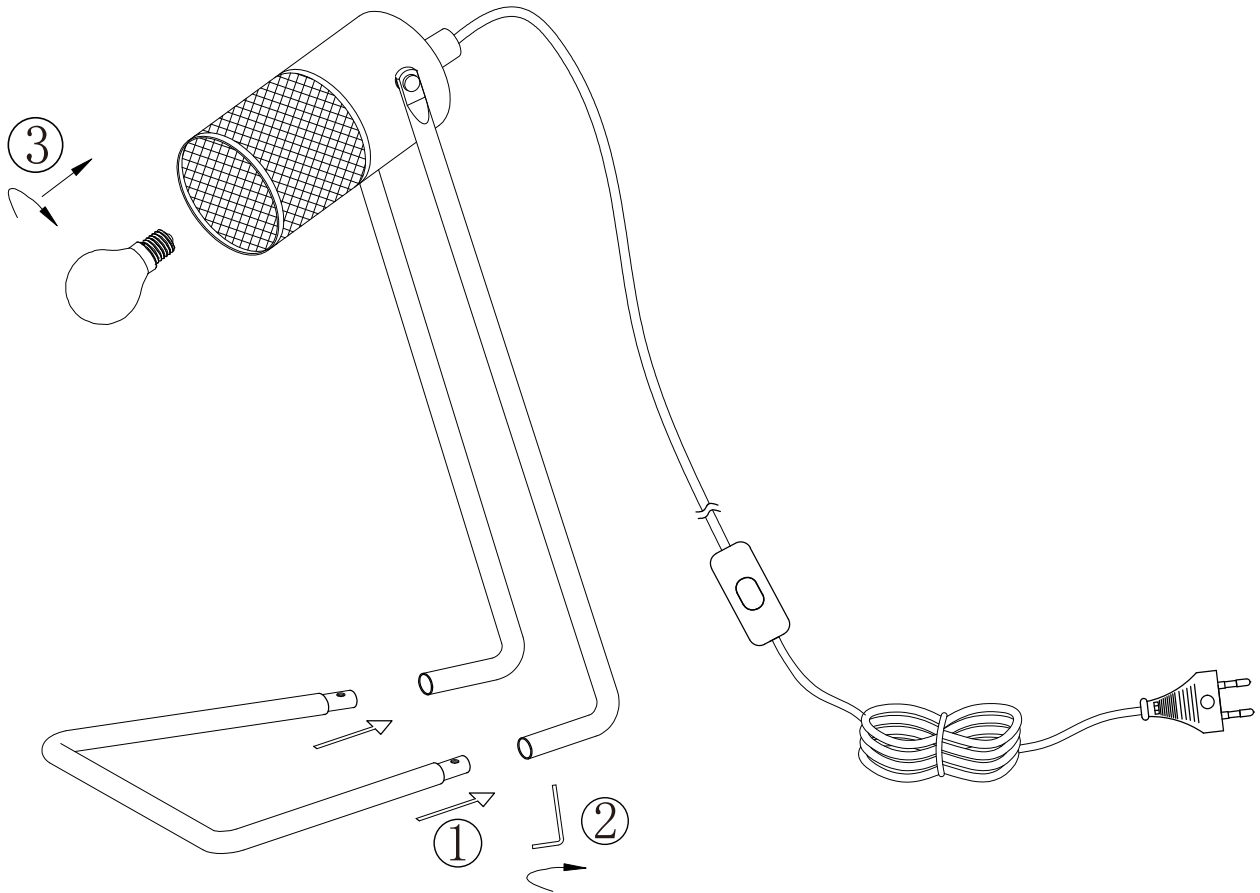

(SR) UPOZORENJE!

Prije početka montaže, pažljivo pročitajte sigurnosne upute!

230V ~ 50Hz, 1 x E14 / max. 15W

trio-lighting.com/
504300132

The block contains an icon of a person with a question mark speech bubble and a computer monitor with an information 'i' icon, connected by a double-headed arrow. Below the icon is the website URL and product number.