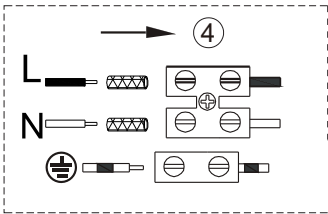

230V~50Hz, LED 34W

trio-lighting.com/
320310307

ON	OFF	ON	OFF	ON
100%	1 sec	50%	1 sec	25%