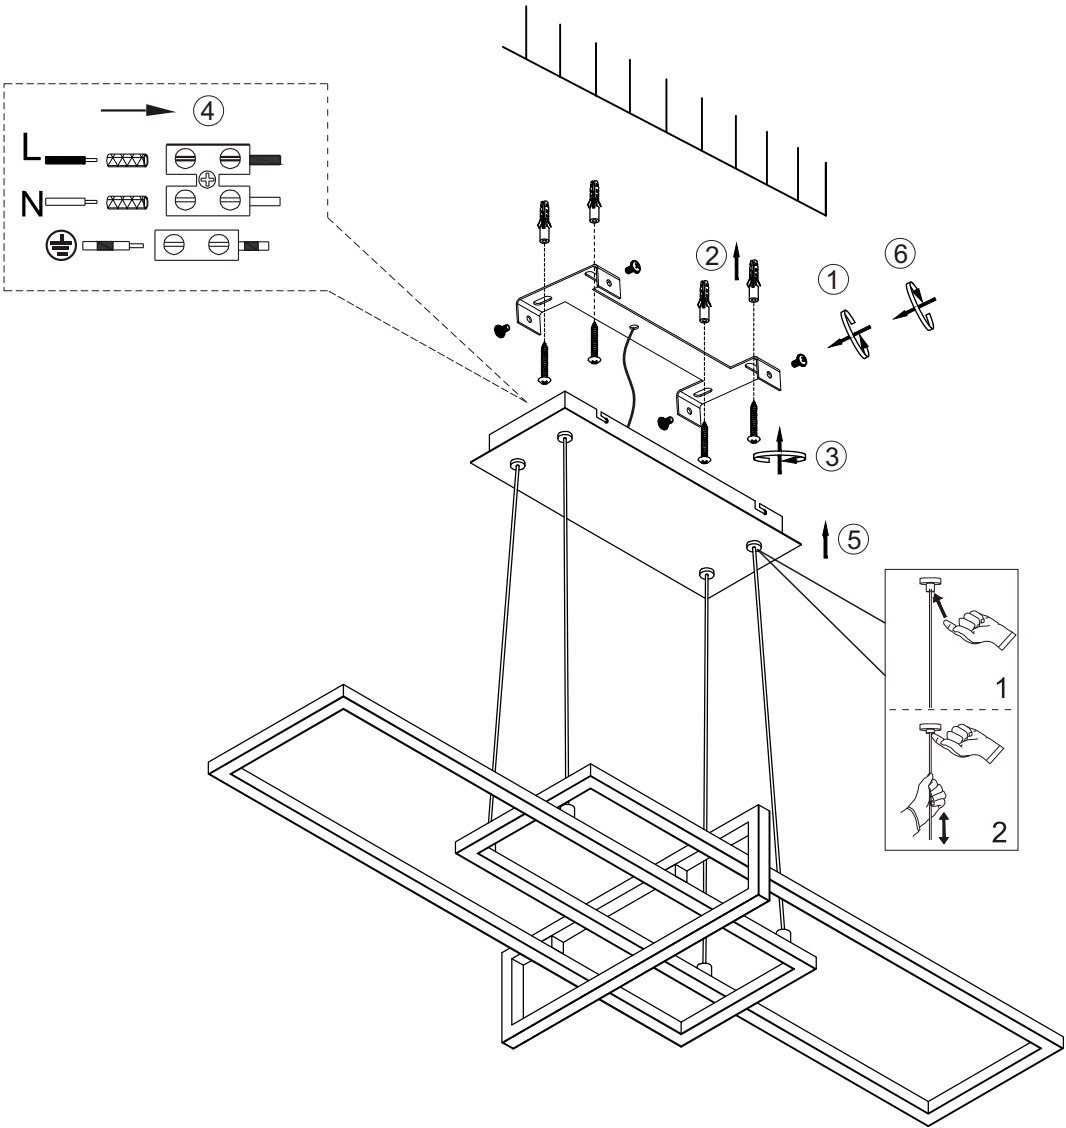

230V~50Hz, LED 34W

trio-lighting.com/
320310307

ON	OFF	ON	OFF	ON
100%	1 sec	50%	1 sec	25%