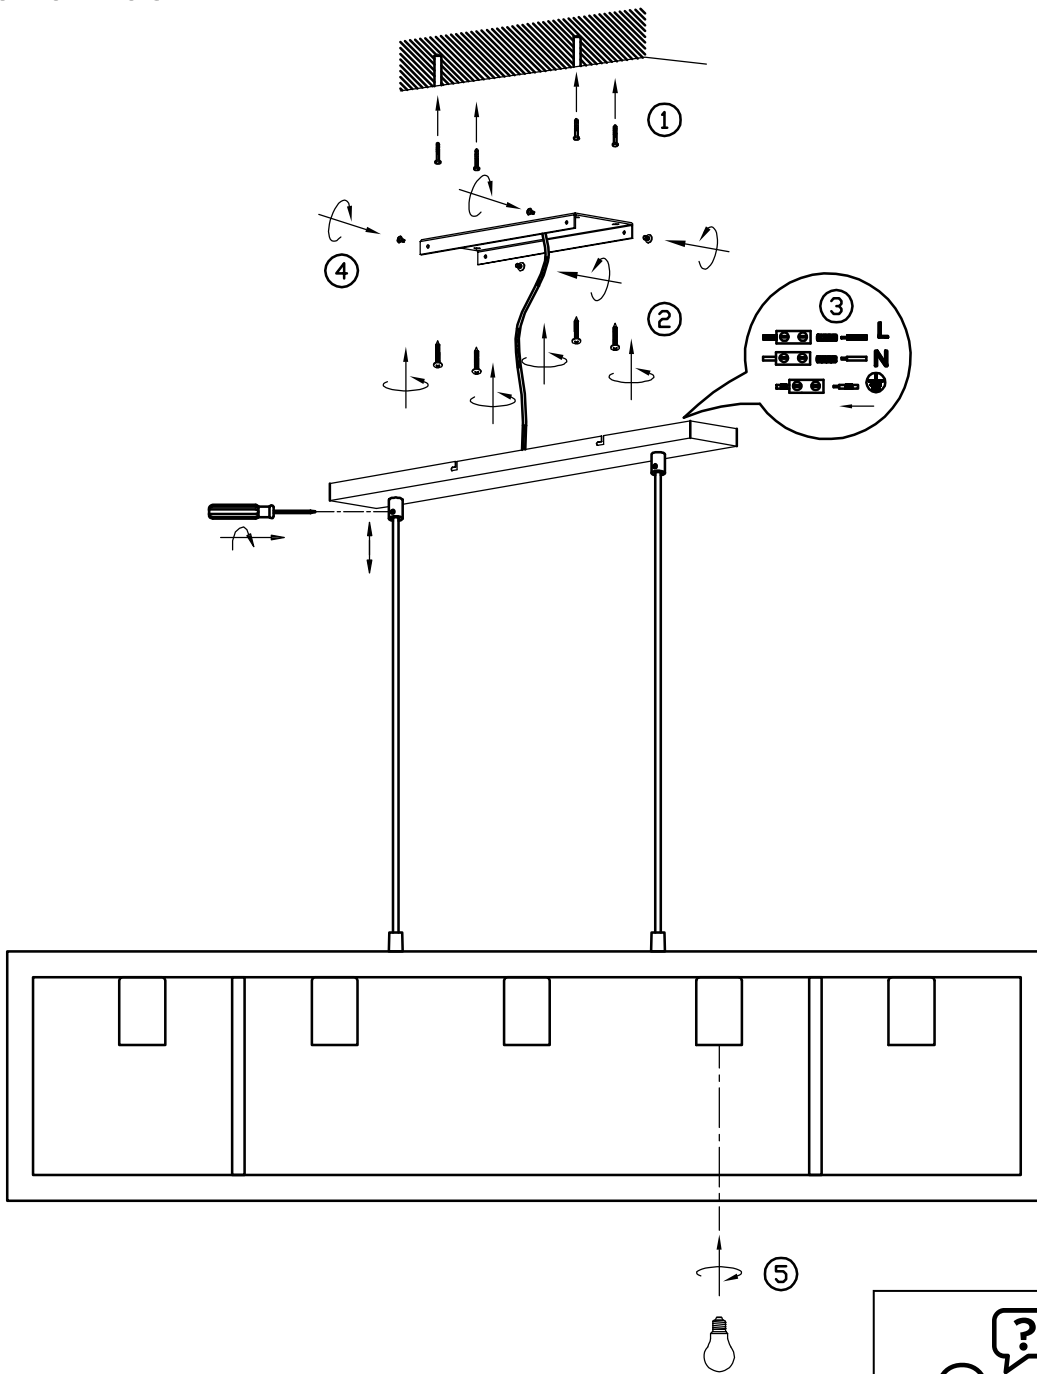

**230V~ 50Hz, 5xE27/ max.10W**

[trio-lighting.com/  
313800532](http://trio-lighting.com/313800532)