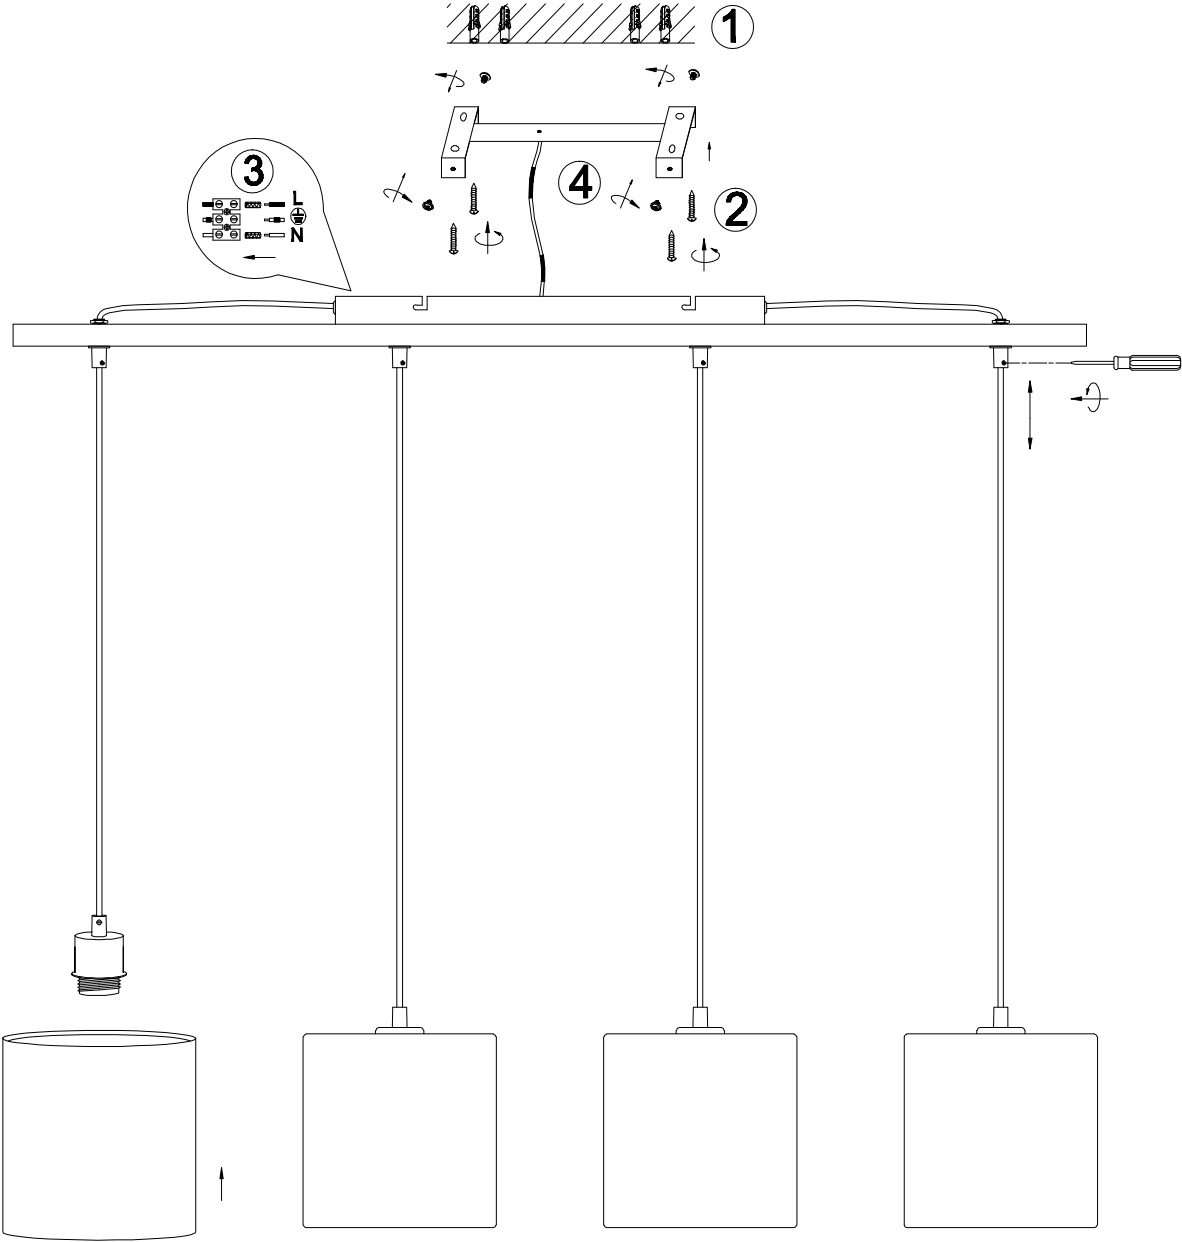

230V ~ 50Hz, 4 x E27 / max.60W

[trio-lighting.com/302100430](http://trio-lighting.com/302100430)