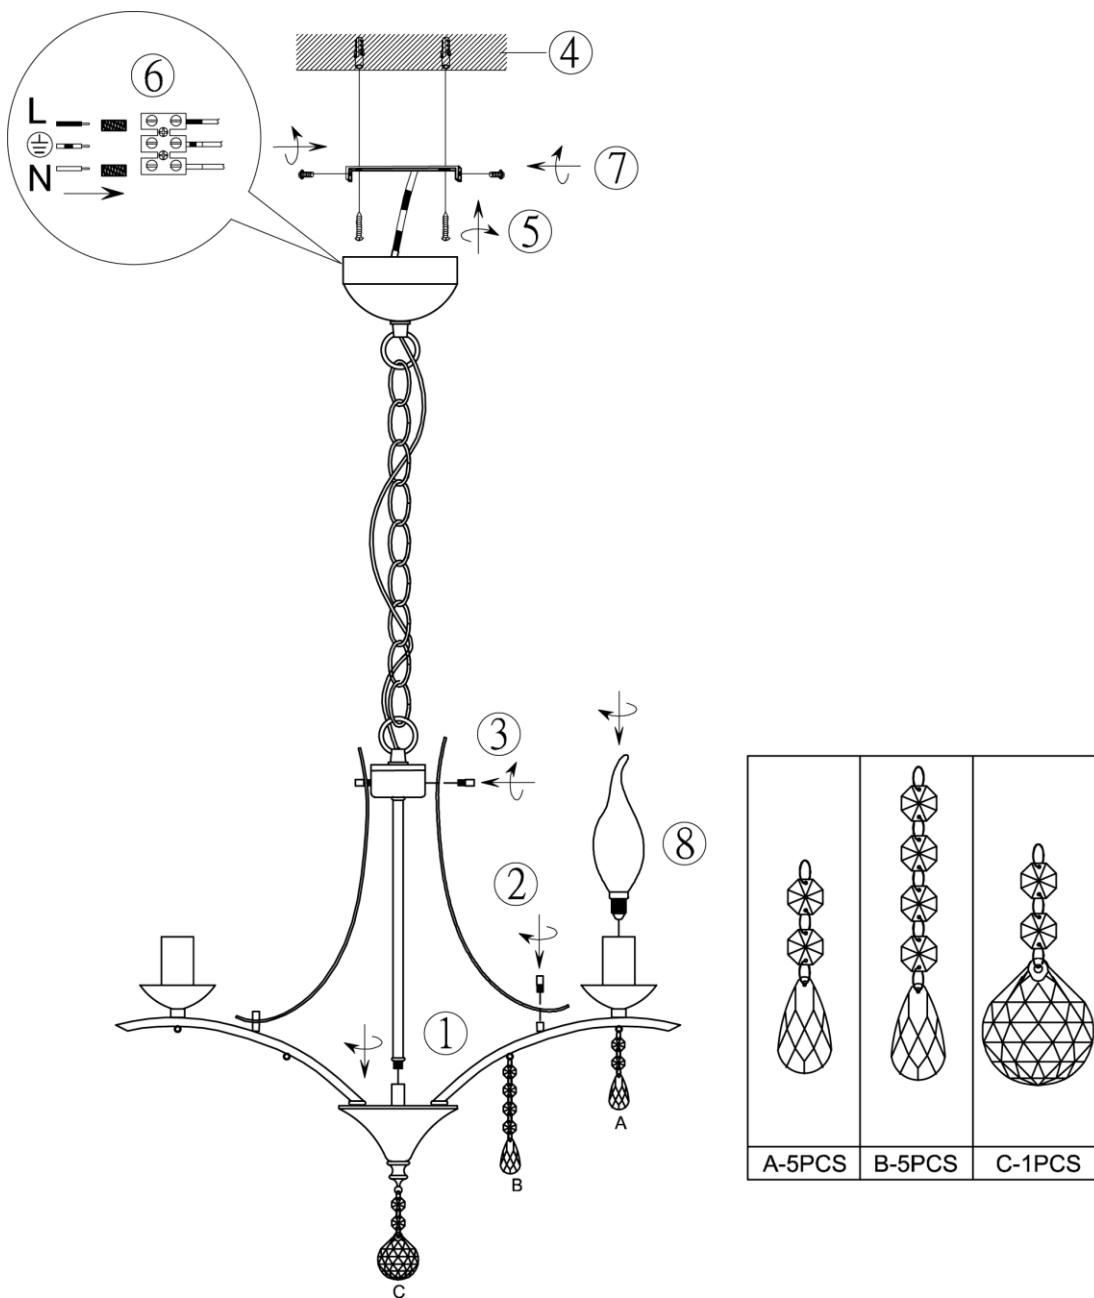

TRIO
LIGHTING FOR YOU

230V ~ 50Hz, 5 x E14 / max. 40W