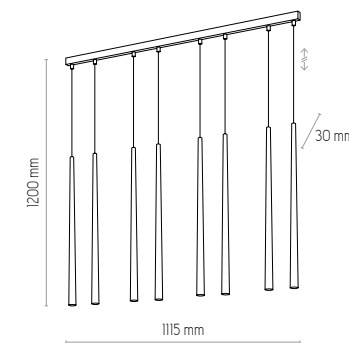

6412 PIANO BLACK

6 x G9, 10W LED

6415 PIANO BLACK

8 x G9, 10W LED

6412

6415

metal / metal / металл / Metall
/ metal

PIANO BLACK