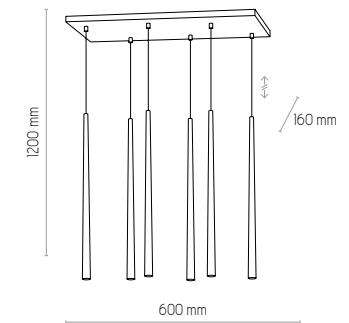

6412 PIANO BLACK

6 x G9, 10W LED

6415 PIANO BLACK

8 x G9, 10W LED

6412

6415

metal / metal / металл / Metall
/ metal

PIANO BLACK