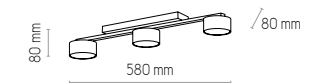

DALLAS BLACK

TK LIGHTING®

6245

6243
DALLAS BLACK

3 x GX53, 10W LED

6245
DALLAS BLACK

4 x GX53, 10W LED

6242
DALLAS BLACK