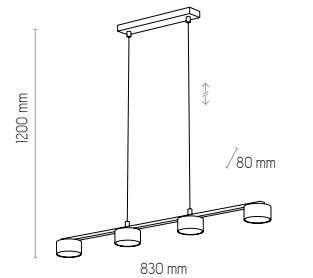

3 x GX53, 10W LED

6246
DALLAS BLACK