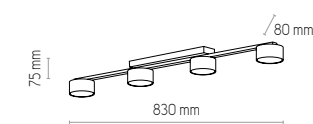

DALLAS BLACK

TK LIGHTING®

6245

6243
DALLAS BLACK

3 x GX53, 10W LED

6245
DALLAS BLACK

4 x GX53, 10W LED

6242
DALLAS BLACK