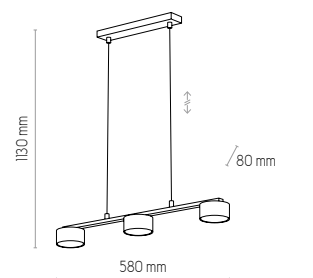

3 x GX53, 10W LED

6244
DALLAS BLACK