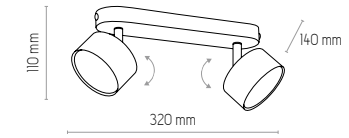

**3394**  
CLARK WHITE

1 x GX53, 15W LED

**3402**  
CLARK BLACK

1 x GX53, 15W LED

**3395**  
CLARK WHITE

2 x GX53, 15W LED

**3403**  
CLARK BLACK

2 x GX53, 15W LED