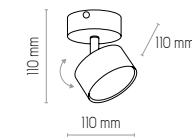

**3394**  
CLARK WHITE

1 x GX53, 15W LED

**3402**  
CLARK BLACK

1 x GX53, 15W LED

**3395**  
CLARK WHITE

2 x GX53, 15W LED

**3403**  
CLARK BLACK

2 x GX53, 15W LED