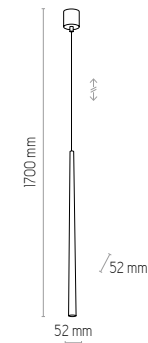

6419
PIANO GOLD

1 x G9, 10W LED

6421
PIANO GOLD

3 x G9, 10W LED

6422
PIANO GOLD

4 x G9, 10W LED

metal / metal / металл / Metall
/ metal

6422

6419

6421

PIANO GOLD