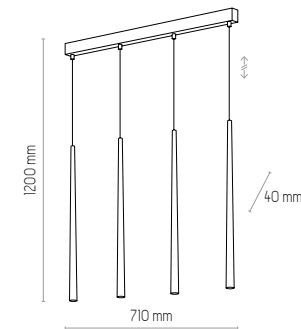

6419
PIANO GOLD

1 x G9, 10W LED

6421
PIANO GOLD

3 x G9, 10W LED

6422
PIANO GOLD

4 x G9, 10W LED

metal / metal / металл / Metall
/ metal

6422

6419

6421

PIANO GOLD