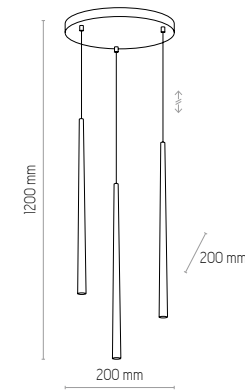

6419
PIANO GOLD

1 x G9, 10W LED

6421
PIANO GOLD

3 x G9, 10W LED

6422
PIANO GOLD

4 x G9, 10W LED

metal / metal / металл / Metall
/ metal

6422

6419

6421

PIANO GOLD