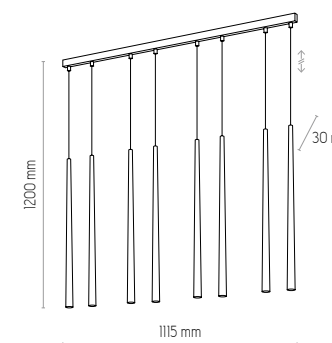

6420
PIANO GOLD

6 x G9, 10W LED

6423
PIANO GOLD

8 x G9, 10W LED

6420

6423

metal / metal / металл / Metall
/ metal

PIANO GOLD