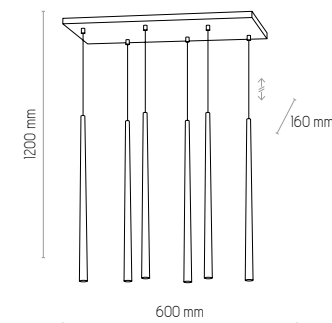

6420
PIANO GOLD

6 x G9, 10W LED

6423
PIANO GOLD

8 x G9, 10W LED

6420

6423

metal / metal / металл / Metall
/ metal

PIANO GOLD