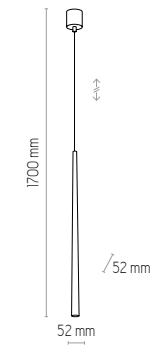

6410
PIANO BLACK

1 x G9, 10W LED

6425
PIANO WHITE

1 x G9, 10W LED

6413
PIANO BLACK

3 x G9, 10W LED

6427
PIANO WHITE

3 x G9, 10W LED

6414
PIANO BLACK

4 x G9, 10W LED

6426
PIANO WHITE

4 x G9, 10W LED

metal / metal / металл / Metall / metal

6410

6414

6413

PIANO BLACK