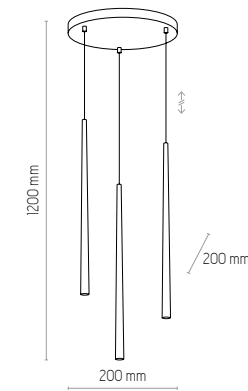

6410
PIANO BLACK

1 x G9, 10W LED

6425
PIANO WHITE

1 x G9, 10W LED

6413
PIANO BLACK

3 x G9, 10W LED

6427
PIANO WHITE

3 x G9, 10W LED

6414
PIANO BLACK

4 x G9, 10W LED

6426
PIANO WHITE

4 x G9, 10W LED

metal / metal / металл / Metall / metal

6410

6414

6413

PIANO BLACK