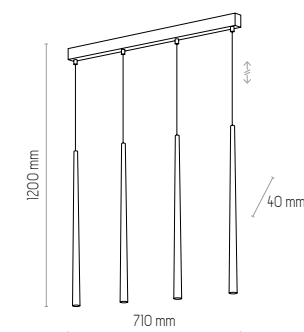

6414
PIANO BLACK

4 x G9, 10W LED

6426
PIANO WHITE

4 x G9, 10W LED

metal / metal / металл / Metall / metal