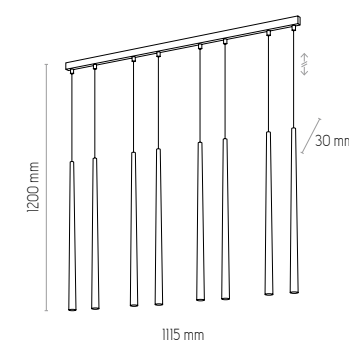

**6412**  
PIANO BLACK

6 x G9, 10W LED

**6428**  
PIANO WHITE

6 x G9, 10W LED

**6415**  
PIANO BLACK

8 x G9, 10W LED

**6429**  
PIANO WHITE

6 x G9, 10W LED

6412

6415

metal / metal / металл / Metall  
/ metal

PIANO BLACK