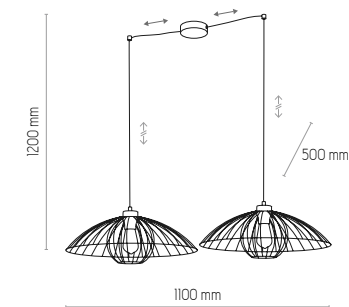

6260
BARBELLA

1 x E27, 25W LED

6261
BARBELLA

1 x E27, 25W LED

6262
BARBELLA

2 x E27, 25W LED

6260

6261