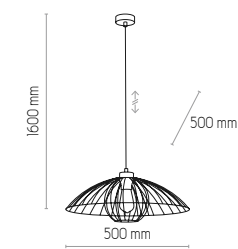

6260
BARBELLA

1 x E27, 25W LED

6261
BARBELLA

1 x E27, 25W LED

6262
BARBELLA

2 x E27, 25W LED

6260

6261