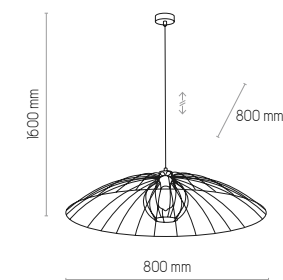

6260
BARBELLA

1 x E27, 25W LED

6261
BARBELLA

1 x E27, 25W LED

6262
BARBELLA

2 x E27, 25W LED

6260

6261