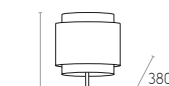

5566
BOHO WHITE

1 x E27, 25W LED
AB 9410

abazur, metal / shade, metal
/ абажур, металл / Lampenschi-
rm, Metall / abat-jour, metal