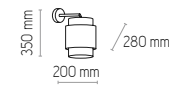

**6538**  
BOHO WHITE

1 x E27, 15W LED  
AB 9409

**6565**  
BOHO WHITE

1 x E27, 15W LED  
AB 9409

**6528**  
BOHO WHITE

1 x E27, 15W LED  
AB 9409

**6529**  
BOHO WHITE

1 x E27, 15W LED  
AB 9410