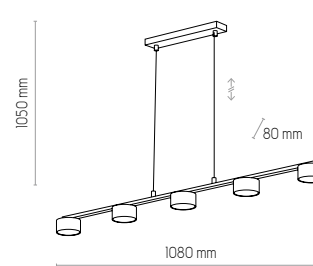

DALLAS BLACK

TK LIGHTING®

3 x GX53, 10W LED

4 x GX53, 10W LED

4 x GX53, 10W LED

5 x GX53, 10W LED

1 x GX53, 10W LED

1 x GX53, 10W LED

Завантажено з mamadecor.ua

metal / metal / металл / Metall / metal / métal

DALLAS BLACK