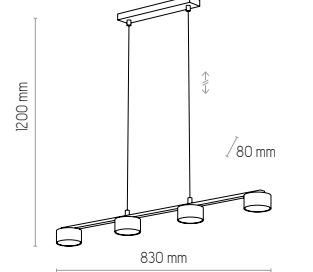

6246
DALLAS BLACK

5 x GX53, 10W LED