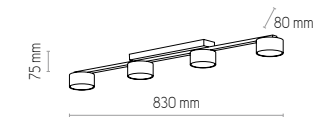

DALLAS BLACK

TK LIGHTING®

6245

6243
DALLAS BLACK

3 x GX53, 10W LED

6245
DALLAS BLACK

4 x GX53, 10W LED

6244
DALLAS BLACK