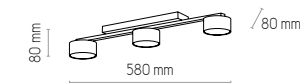

DALLAS GOLD

6095

6091
DALLAS GOLD

3 x GX53, 10W LED

6095
DALLAS GOLD

4 x GX53, 10W LED

6094
DALLAS GOLD

4 x GX53, 10W LED