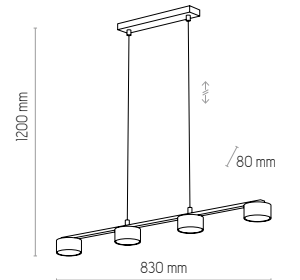

DALLAS GOLD

6095

6091
DALLAS GOLD

3 x GX53, 10W LED

6095
DALLAS GOLD

4 x GX53, 10W LED

6094
DALLAS GOLD

4 x GX53, 10W LED