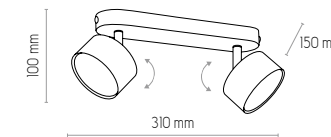

3394
CLARK WHITE

1 x GX53, 15W LED

3402
CLARK BLACK

1 x GX53, 15W LED

3395
CLARK WHITE

2 x GX53, 15W LED

3403
CLARK BLACK

2 x GX53, 15W LED