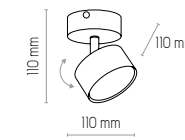

3394
CLARK WHITE

1 x GX53, 15W LED

3402
CLARK BLACK

1 x GX53, 15W LED

3395
CLARK WHITE

2 x GX53, 15W LED

3403
CLARK BLACK

2 x GX53, 15W LED