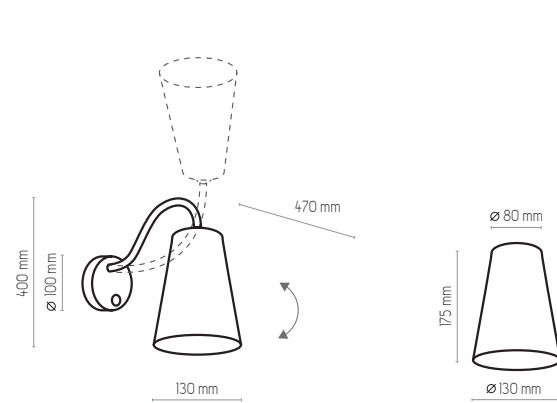

# WIRE SILVER

3240

3241

5166

3242

3240 | WIRE SILVER | 1 x E27, 15W LED | AB 9080

3241 | WIRE SILVER | 3 x E27, 15W LED | AB 9080

5166 | WIRE SILVER | 1 x E27, 15W LED | AB 9080

3242 | WIRE SILVER | 5 x E27, 15W LED | AB 9080