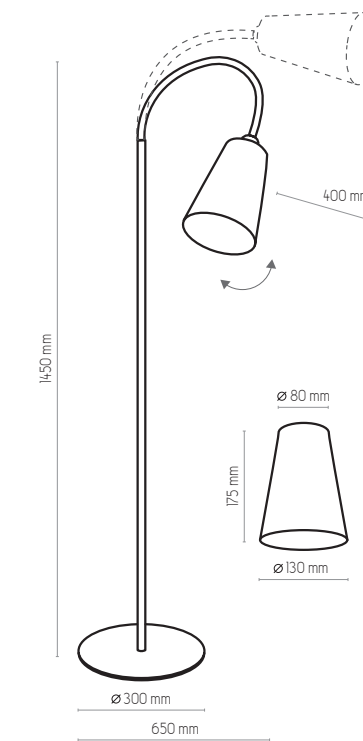

# WIRE SILVER

3240

3241

5166

3242

3240 | WIRE SILVER | 1 x E27, 15W LED | AB 9080

3241 | WIRE SILVER | 3 x E27, 15W LED | AB 9080

5166 | WIRE SILVER | 1 x E27, 15W LED | AB 9080

3242 | WIRE SILVER | 5 x E27, 15W LED | AB 9080