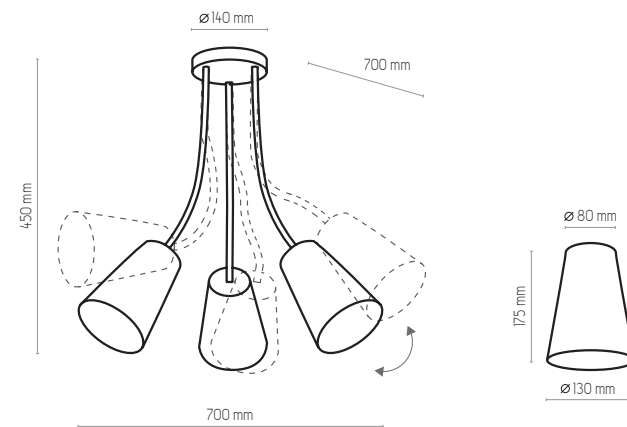

# WIRE SILVER

3240

3241

5166

3242

3240 | WIRE SILVER | 1 x E27, 15W LED | AB 9080

3241 | WIRE SILVER | 3 x E27, 15W LED | AB 9080

5166 | WIRE SILVER | 1 x E27, 15W LED | AB 9080

3242 | WIRE SILVER | 5 x E27, 15W LED | AB 9080