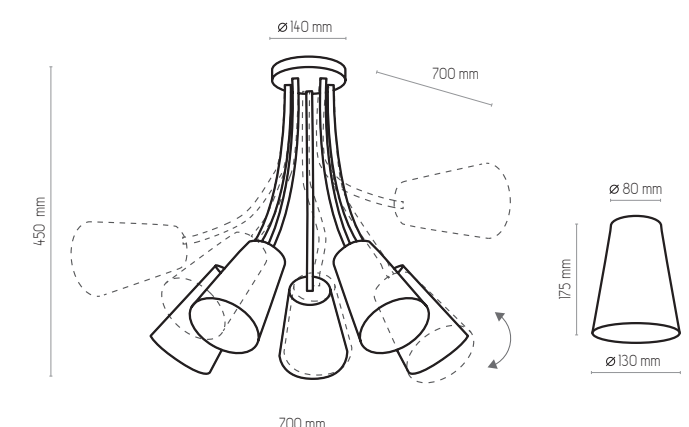

# WIRE SILVER

3240

3241

5166

3242

3240 | WIRE SILVER | 1 x E27, 15W LED | AB 9080

3241 | WIRE SILVER | 3 x E27, 15W LED | AB 9080

5166 | WIRE SILVER | 1 x E27, 15W LED | AB 9080

3242 | WIRE SILVER | 5 x E27, 15W LED | AB 9080