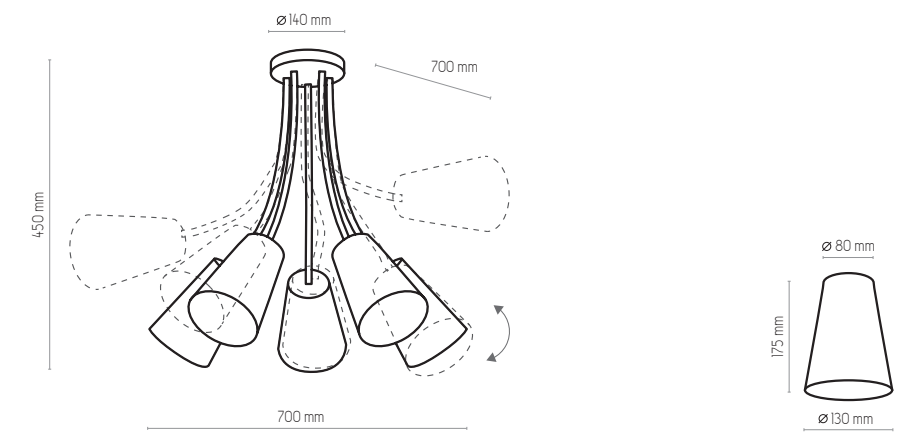

# WIRE GOLD

827 | WIRE GOLD | 3 x E27, 15W LED | AB 9125

828 | WIRE GOLD | 5 x E27, 15W LED | AB 9125