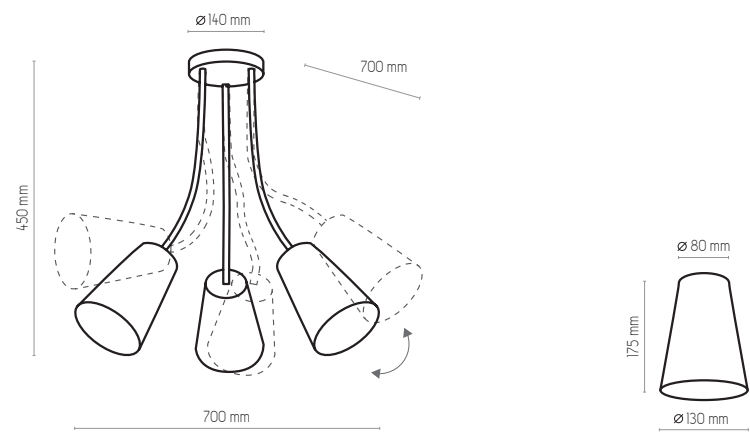

# WIRE GOLD

827 | WIRE GOLD | 3 x E27, 15W LED | AB 9125

828 | WIRE GOLD | 5 x E27, 15W LED | AB 9125