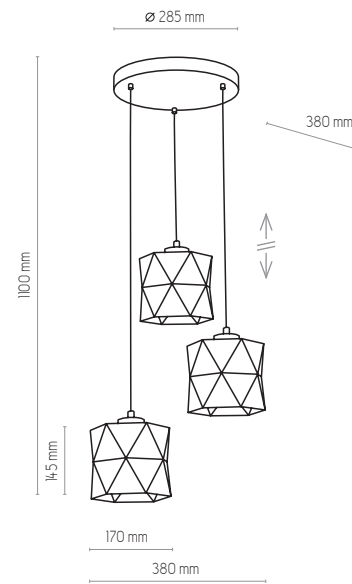

# SIRO WHITE

3250

3251

3250 | SIRO WHITE | 3 x E27, 15W LED | AB 9085

3251 | SIRO WHITE | 3 x E27, 15W LED | AB 9085