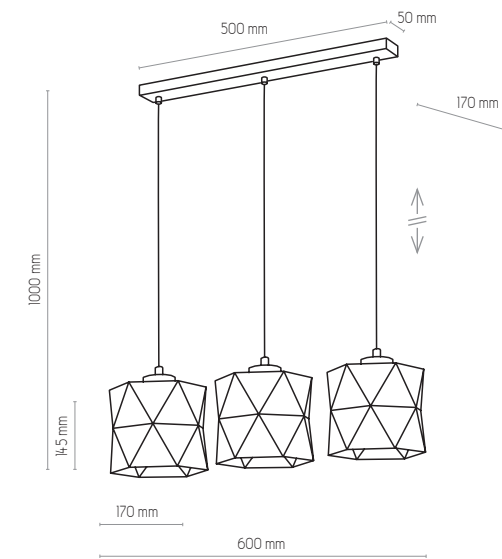

# SIRO WHITE

3250

3251

3250 | SIRO WHITE | 3 x E27, 15W LED | AB 9085

3251 | SIRO WHITE | 3 x E27, 15W LED | AB 9085