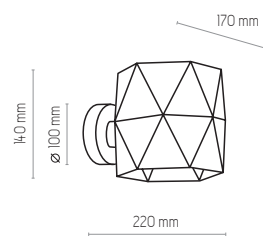

# SIRO WHITE

3246 | SIRO WHITE | 1x E27, 15W LED | AB 9084

3248 | SIRO WHITE | 3x E27, 15W LED | AB 9085

5168 | SIRO WHITE | 1x E27, 15W LED | AB 9086

3247 | SIRO WHITE | 3x E27, 15W LED | AB 9085

3249 | SIRO WHITE | 4x E27, 15W LED | AB 9085