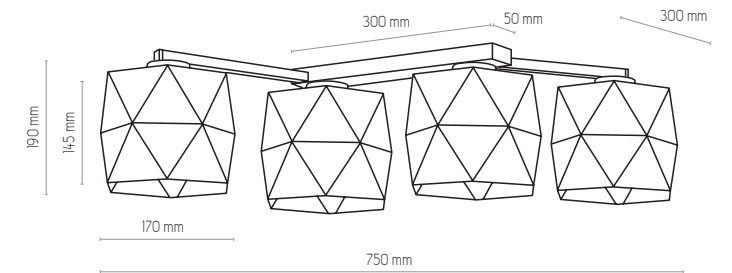

# SIRO WHITE

3246 | SIRO WHITE | 1x E27, 15W LED | AB 9084

3248 | SIRO WHITE | 3x E27, 15W LED | AB 9085

5168 | SIRO WHITE | 1x E27, 15W LED | AB 9086

3247 | SIRO WHITE | 3x E27, 15W LED | AB 9085

3249 | SIRO WHITE | 4x E27, 15W LED | AB 9085