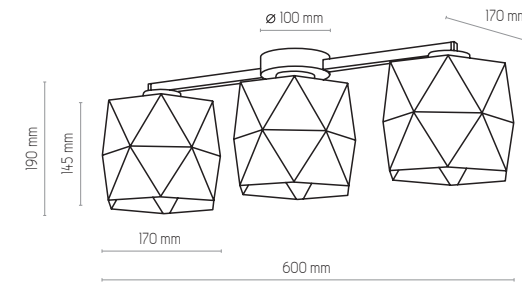

# SIRO WHITE

3246 | SIRO WHITE | 1x E27, 15W LED | AB 9084

3248 | SIRO WHITE | 3x E27, 15W LED | AB 9085

5168 | SIRO WHITE | 1x E27, 15W LED | AB 9086

3247 | SIRO WHITE | 3x E27, 15W LED | AB 9085

3249 | SIRO WHITE | 4x E27, 15W LED | AB 9085