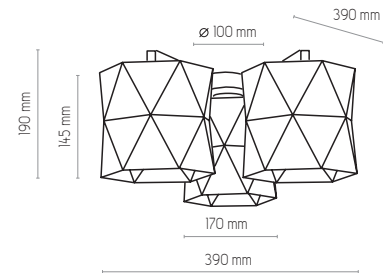

# SIRO WHITE

3246 | SIRO WHITE | 1x E27, 15W LED | AB 9084

3248 | SIRO WHITE | 3x E27, 15W LED | AB 9085

5168 | SIRO WHITE | 1x E27, 15W LED | AB 9086

3247 | SIRO WHITE | 3x E27, 15W LED | AB 9085

3249 | SIRO WHITE | 4x E27, 15W LED | AB 9085