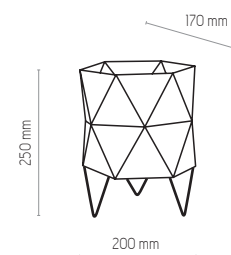

# SIRO WHITE

3246 | SIRO WHITE | 1x E27, 15W LED | AB 9084

3248 | SIRO WHITE | 3x E27, 15W LED | AB 9085

5168 | SIRO WHITE | 1x E27, 15W LED | AB 9086

3247 | SIRO WHITE | 3x E27, 15W LED | AB 9085

3249 | SIRO WHITE | 4x E27, 15W LED | AB 9085