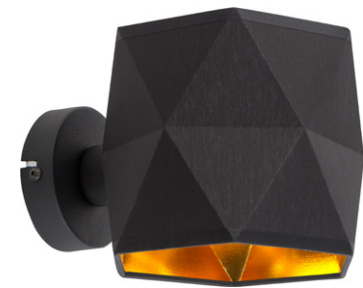

SIRO BLACK

1042

1041

1040

3052

1043

1040 | SIRO BLACK | 1x E27, 15W LED | AB 9948

1042 | SIRO BLACK | 3x E27, 15W LED | AB 9927

3052 | SIRO BLACK | 1x E27, 15W LED | AB 9949

1041 | SIRO BLACK | 3x E27, 15W LED | AB 9927

1043 | SIRO BLACK | 4x E27, 15W LED | AB 9927