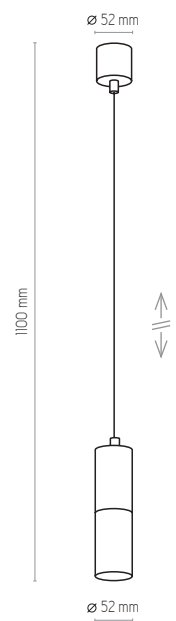

# ELIT WHITE

4359

4359 | ELITE WHITE | 1x GU10, 10W LED

4356

4356 | ELITE WHITE | 1x GU10, 10W LED

4354

4354 | ELITE WHITE | 4 x GU10, 10W LED

4357

4357 | ELITE WHITE | 4 x GU10, 10W LED

metal / metal / металл / Metall / métal

ELIT WHITE