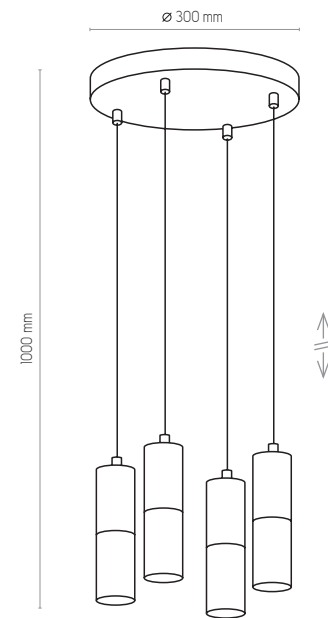

# ELIT WHITE

4359

4359 | ELITE WHITE | 1x GU10, 10W LED

4356

4356 | ELITE WHITE | 1x GU10, 10W LED

4354

4354 | ELITE WHITE | 4 x GU10, 10W LED

4357

4357 | ELITE WHITE | 4 x GU10, 10W LED

metal / metal / металл / Metall / métal

ELIT WHITE