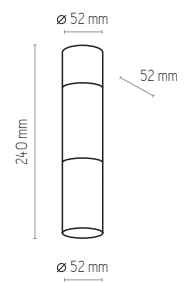

# ELIT WHITE

4359

4359 | ELITE WHITE | 1x GU10, 10W LED

4356

4356 | ELITE WHITE | 1x GU10, 10W LED

4354

4354 | ELITE WHITE | 4 x GU10, 10W LED

4357

4357 | ELITE WHITE | 4 x GU10, 10W LED

metal / metal / металл / Metall / métal

ELIT WHITE