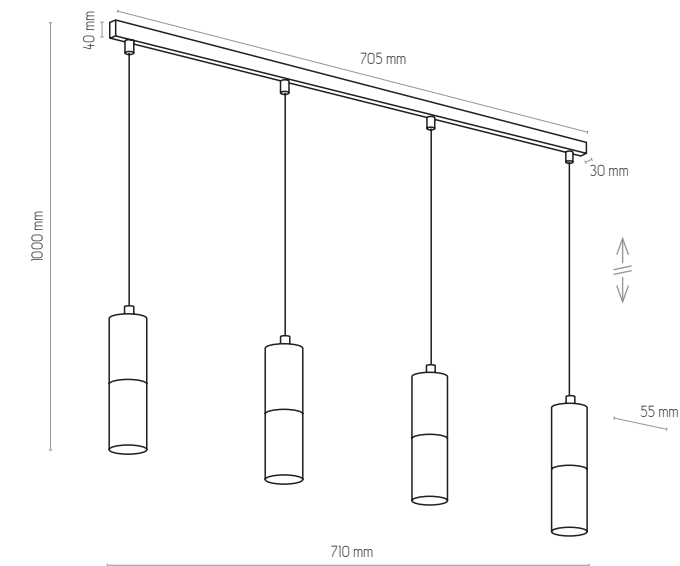

# ELIT WHITE

4359

4359 | ELITE WHITE | 1x GU10, 10W LED

4356

4356 | ELITE WHITE | 1x GU10, 10W LED

4354

4354 | ELITE WHITE | 4 x GU10, 10W LED

4357

4357 | ELITE WHITE | 4 x GU10, 10W LED

metal / metal / металл / Metall / métal

ELIT WHITE