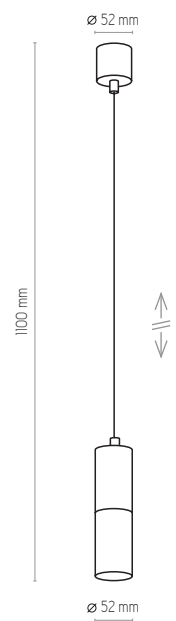

# ELIT BLACK

4369

4366

4364

4367

4369 | ELITE BLACK | 1x GU10, 10W LED

4366 | ELITE BLACK | 1x GU10, 10W LED

4364 | ELITE BLACK | 4 x GU10, 10W LED

4367 | ELITE BLACK | 4 x GU10, 10W LED