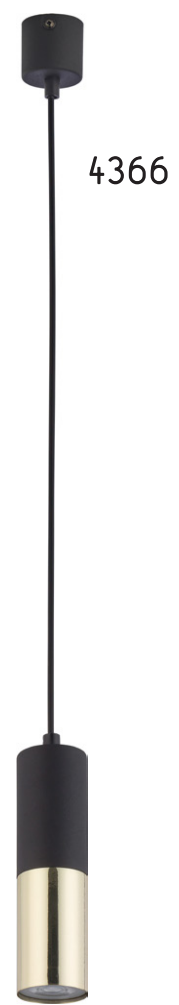

# ELIT BLACK

4369

4366

4364

4367

4369 | ELITE BLACK | 1x GU10, 10W LED

4366 | ELITE BLACK | 1x GU10, 10W LED

4364 | ELITE BLACK | 4 x GU10, 10W LED

4367 | ELITE BLACK | 4 x GU10, 10W LED