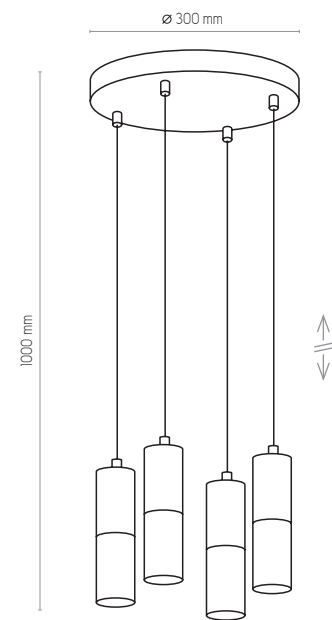

# ELIT BLACK

4369

4366

4364

4367

4369 | ELITE BLACK | 1x GU10, 10W LED

4366 | ELITE BLACK | 1x GU10, 10W LED

4364 | ELITE BLACK | 4 x GU10, 10W LED

4367 | ELITE BLACK | 4 x GU10, 10W LED