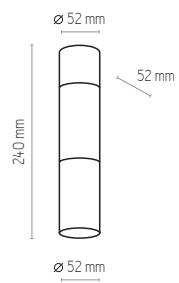

# ELIT BLACK

4369

4366

4364

4367

4369 | ELITE BLACK | 1x GU10, 10W LED

4366 | ELITE BLACK | 1x GU10, 10W LED

4364 | ELITE BLACK | 4 x GU10, 10W LED

4367 | ELITE BLACK | 4 x GU10, 10W LED