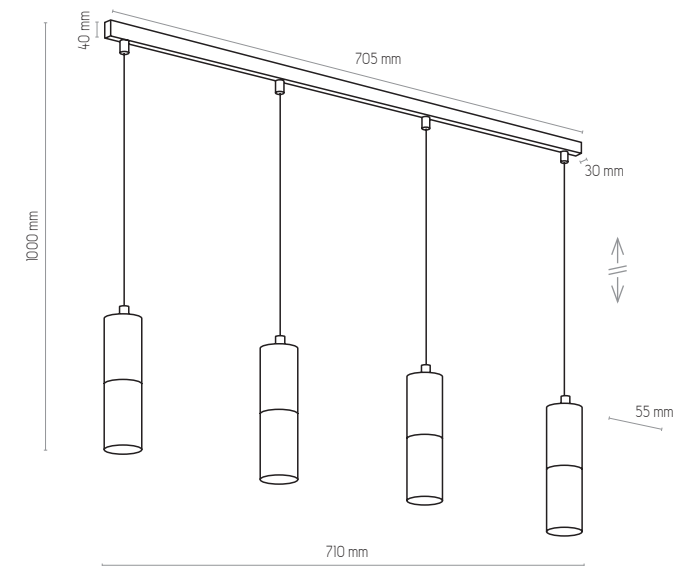

# ELIT BLACK

4369

4366

4364

4367

4369 | ELITE BLACK | 1x GU10, 10W LED

4366 | ELITE BLACK | 1x GU10, 10W LED

4364 | ELITE BLACK | 4 x GU10, 10W LED

4367 | ELITE BLACK | 4 x GU10, 10W LED