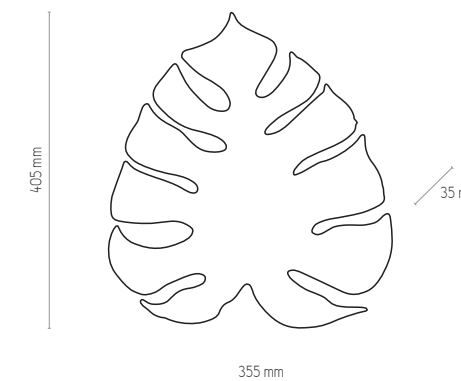

MONSTERA

1355

1353

1354

- 1353 | MONSTERA BLACK | 1x LED 230V, 12W, 3000K, 1250lm
- 1354 | MONSTERA WHITE | 1x LED 230V, 12W, 3000K, 1250lm
- 1355 | MONSTERA GOLD | 1x LED 230V, 12W, 3000K, 1250lm