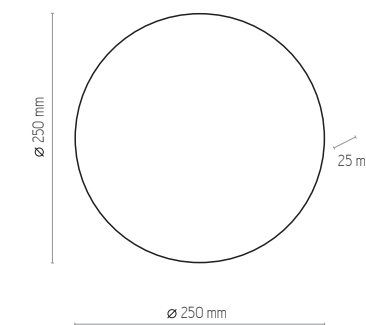

**1374** | LUNA WHITE | LED 230V, 12W, 3000K, 1250lm  
**1376** | LUNA BLACK | LED 230V, 12W, 3000K, 1250lm  
**1425** | LUNA GOLD | LED 230V, 12W, 3000K, 1250lm

**1375** | LUNA WHITE | LED 230V, 20W, 3000K, 2100lm  
**1377** | LUNA BLACK | LED 230V, 20W, 3000K, 2100lm  
**1426** | LUNA GOLD | LED 230V, 20W, 3000K, 2100lm

**1406** | LUNA WHITE | LED 230V, 30W, 3000K, 3150lm  
**1407** | LUNA BLACK | LED 230V, 30W, 3000K, 3150lm  
**1427** | LUNA GOLD | LED 230V, 30W, 3000K, 3150lm