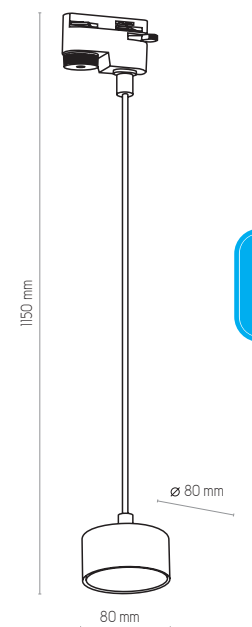

TRACER

4402

4403

4402, 4403 | TRACER | 1x GU10, 10W LED

4273

4275

4274

4481

4273, 4274, 4481, 4275 | TRACER | 1x GX53, 15W LED