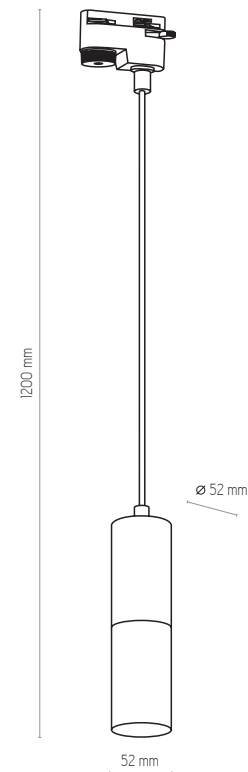

TRACER

4402

4403

4402, 4403 | TRACER | 1x GU10, 10W LED

4273

4275

4274

4481

4273, 4274, 4481, 4275 | TRACER | 1x GX53, 15W LED