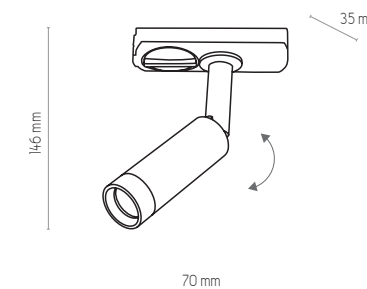

TRACER

Завантажено з mamadecor.ua

4141

LED

3383

LED

4144

LED

4142

3384

4145

4141, 4142, 3383, 3384 | TRACER | 1x COB 3W LED 330V, 4000K, 270 lm

4144, 4145 | TRACER | 1x AC COB 10W LED 230V, 4000K, 900 lm