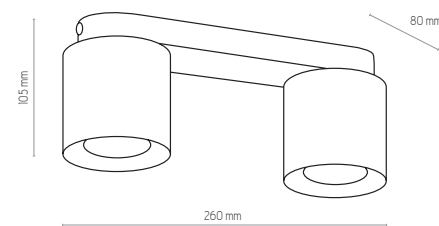

3409

3412

- 3406** | VICO WHITE | 1x GU10, 10W LED
- 6508** | VICO GOLD | 1x GU10, 10W LED
- 3410** | VICO BLACK | 1x GU10, 10W LED

- 3407** | VICO WHITE | 2x GU10, 10W LED
- 6509** | VICO GOLD | 2x GU10, 10W LED
- 3411** | VICO BLACK | 2x GU10, 10W LED

- 3409** | VICO WHITE | 3x GU10, 10W LED
- 6510** | VICO GOLD | 3x GU10, 10W LED
- 3413** | VICO BLACK | 3x GU10, 10W LED

- 3408** | VICO WHITE | 4x GU10, 10W LED
- 6511** | VICO GOLD | 4x GU10, 10W LED
- 3412** | VICO BLACK | 4x GU10, 10W LED