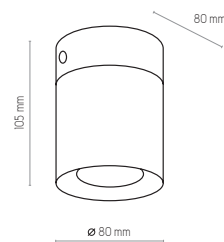

3409

3412

- 3406** | VICO WHITE | 1x GU10, 10W LED
- 6508** | VICO GOLD | 1x GU10, 10W LED
- 3410** | VICO BLACK | 1x GU10, 10W LED

- 3407** | VICO WHITE | 2x GU10, 10W LED
- 6509** | VICO GOLD | 2x GU10, 10W LED
- 3411** | VICO BLACK | 2x GU10, 10W LED