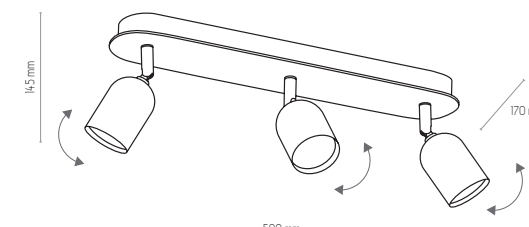

TOP WOOD

3292

3290

3295

- 3290 | TOP WOOD BLACK | 1x GU10, 10W LED
- 3294 | TOP WOOD WHITE | 1x GU10, 10W LED

- 3291 | TOP WOOD BLACK | 2x GU10, 10W LED
- 3295 | TOP WOOD WHITE | 2x GU10, 10W LED

- 3292 | TOP WOOD BLACK | 3x GU10, 10W LED
- 3296 | TOP WOOD WHITE | 3x GU10, 10W LED

- 3293 | TOP WOOD BLACK | 4x GU10, 10W LED
- 3297 | TOP WOOD WHITE | 4x GU10, 10W LED