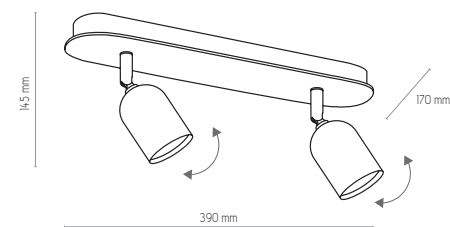

TOP WOOD

3292

3290

3295

- 3290 | TOP WOOD BLACK | 1x GU10, 10W LED
- 3294 | TOP WOOD WHITE | 1x GU10, 10W LED

- 3291 | TOP WOOD BLACK | 2x GU10, 10W LED
- 3295 | TOP WOOD WHITE | 2x GU10, 10W LED

- 3292 | TOP WOOD BLACK | 3x GU10, 10W LED
- 3296 | TOP WOOD WHITE | 3x GU10, 10W LED