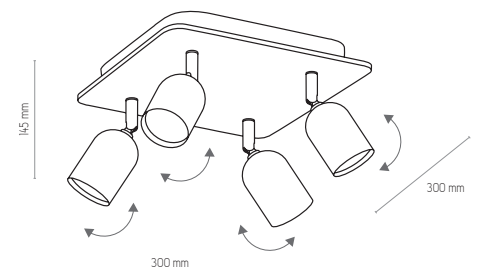

TOP WOOD

3292

3290

3295

- 3290 | TOP WOOD BLACK | 1x GU10, 10W LED
- 3294 | TOP WOOD WHITE | 1x GU10, 10W LED

- 3291 | TOP WOOD BLACK | 2x GU10, 10W LED
- 3295 | TOP WOOD WHITE | 2x GU10, 10W LED

- 3292 | TOP WOOD BLACK | 3x GU10, 10W LED
- 3296 | TOP WOOD WHITE | 3x GU10, 10W LED