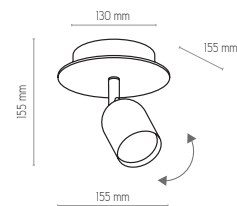

TOP WOOD

3292

3290

3295

- 3290 | TOP WOOD BLACK | 1x GU10, 10W LED
- 3294 | TOP WOOD WHITE | 1x GU10, 10W LED

- 3291 | TOP WOOD BLACK | 2x GU10, 10W LED
- 3295 | TOP WOOD WHITE | 2x GU10, 10W LED

- 3292 | TOP WOOD BLACK | 3x GU10, 10W LED
- 3296 | TOP WOOD WHITE | 3x GU10, 10W LED