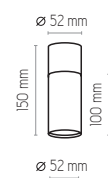

LOGAN WHITE

4421 | LOGAN WHITE | 1x GU10, 10W LED

4422 | LOGAN WHITE | 4 x GU10, 10W LED

4420 | LOGAN WHITE | 1x GU10, 10W LED

metal / metal / металл / Metall / métal

4423 | LOGAN WHITE | 6 x GU10, 10W LED