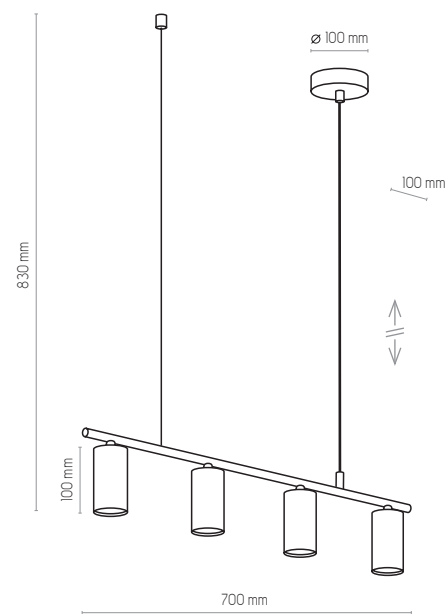

LOGAN WHITE

4421 | LOGAN WHITE | 1x GU10, 10W LED

4422 | LOGAN WHITE | 4 x GU10, 10W LED

4420 | LOGAN WHITE | 1x GU10, 10W LED

metal / metal / металл / Metall / métal

4423 | LOGAN WHITE | 6 x GU10, 10W LED