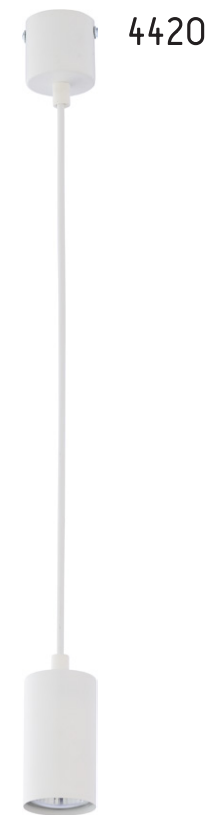

LOGAN WHITE

4421 | LOGAN WHITE | 1x GU10, 10W LED

4422 | LOGAN WHITE | 4 x GU10, 10W LED

4420 | LOGAN WHITE | 1x GU10, 10W LED

metal / metal / металл / Metall / métal

4423 | LOGAN WHITE | 6 x GU10, 10W LED

LOGAN WHITE