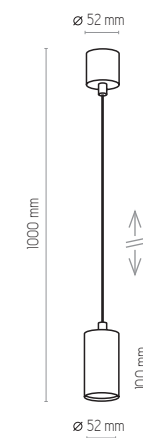

# LOGAN BLACK

4426

4427

4425

4428

4426 | LOGAN BLACK | 1x GU10, 10W LED

4427 | LOGAN BLACK | 4x GU10, 10W LED

4425 | LOGAN BLACK | 1x GU10, 10W LED

4428 | LOGAN BLACK | 6x GU10, 10W LED