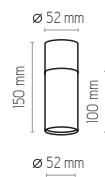

# LOGAN BLACK

4426

4427

4425

4428

4426 | LOGAN BLACK | 1x GU10, 10W LED

4427 | LOGAN BLACK | 4x GU10, 10W LED

4425 | LOGAN BLACK | 1x GU10, 10W LED