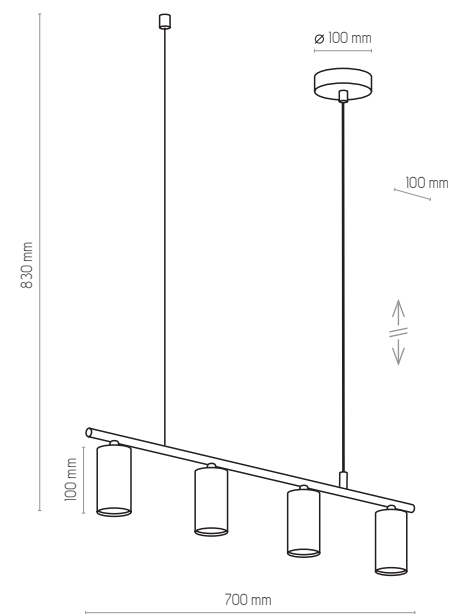

# LOGAN BLACK

4426

4427

4425

4428

4426 | LOGAN BLACK | 1x GU10, 10W LED

4427 | LOGAN BLACK | 4x GU10, 10W LED

4425 | LOGAN BLACK | 1x GU10, 10W LED

4428 | LOGAN BLACK | 6x GU10, 10W LED