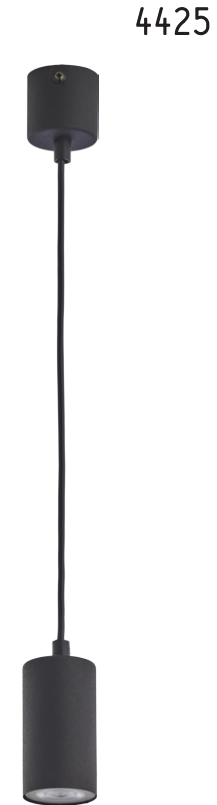

# LOGAN BLACK

4426

4427

4425

4428

4426 | LOGAN BLACK | 1x GU10, 10W LED

4427 | LOGAN BLACK | 4x GU10, 10W LED

4425 | LOGAN BLACK | 1x GU10, 10W LED

4428 | LOGAN BLACK | 6x GU10, 10W LED