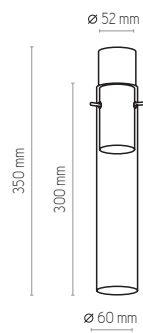

# LOOK GRAPHITE

3147 | LOOK GRAPHITE | 1x GU10, 10W LED | KL 4101

3146 | LOOK GRAPHITE | 1x GU10, 10W LED | KL 4101

3259 | LOOK GRAPHITE | 4 x GU10, 10W LED | KL 4101

3149 | LOOK GRAPHITE | 4 x GU10, 10W LED | KL 4101