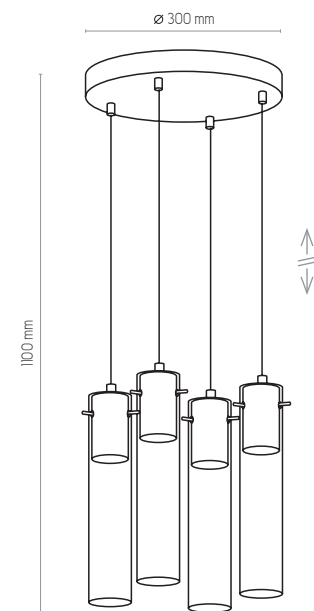

# LOOK GRAPHITE

3147 | LOOK GRAPHITE | 1x GU10, 10W LED | KL 4101

3146 | LOOK GRAPHITE | 1x GU10, 10W LED | KL 4101

3259 | LOOK GRAPHITE | 4 x GU10, 10W LED | KL 4101

3149 | LOOK GRAPHITE | 4 x GU10, 10W LED | KL 4101