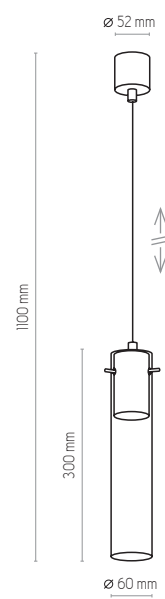

# LOOK GRAPHITE

3147 | LOOK GRAPHITE | 1x GU10, 10W LED | KL 4101

3146 | LOOK GRAPHITE | 1x GU10, 10W LED | KL 4101

3259 | LOOK GRAPHITE | 4 x GU10, 10W LED | KL 4101

3149 | LOOK GRAPHITE | 4 x GU10, 10W LED | KL 4101