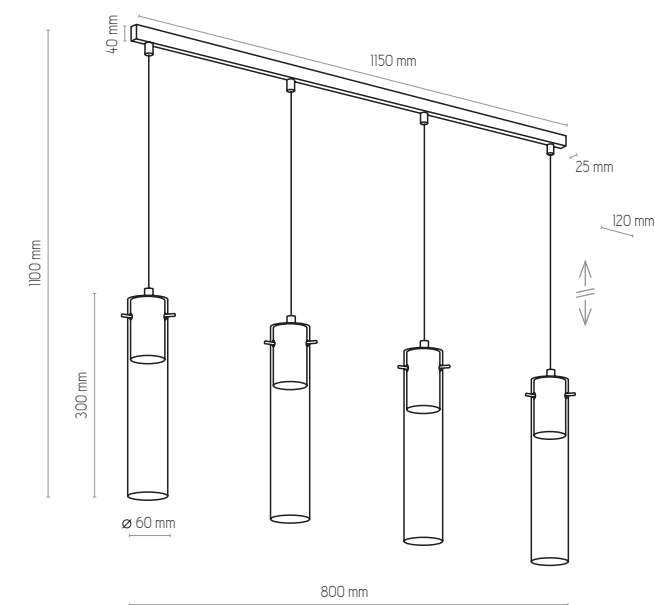

# LOOK GRAPHITE

3147 | LOOK GRAPHITE | 1x GU10, 10W LED | KL 4101

3146 | LOOK GRAPHITE | 1x GU10, 10W LED | KL 4101

3259 | LOOK GRAPHITE | 4 x GU10, 10W LED | KL 4101

3149 | LOOK GRAPHITE | 4 x GU10, 10W LED | KL 4101