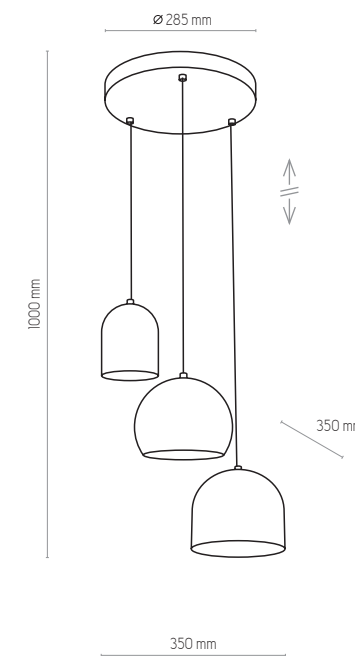

TEMPRE

4448, 4449 | TEMPRE | 1x E27, 15W LED

2829 | TEMPRE | 5 x E27, 15W LED

2827 | TEMPRE | 3 x E27, 15W LED

2830 | TEMPRE | 5 x E27, 15W LED