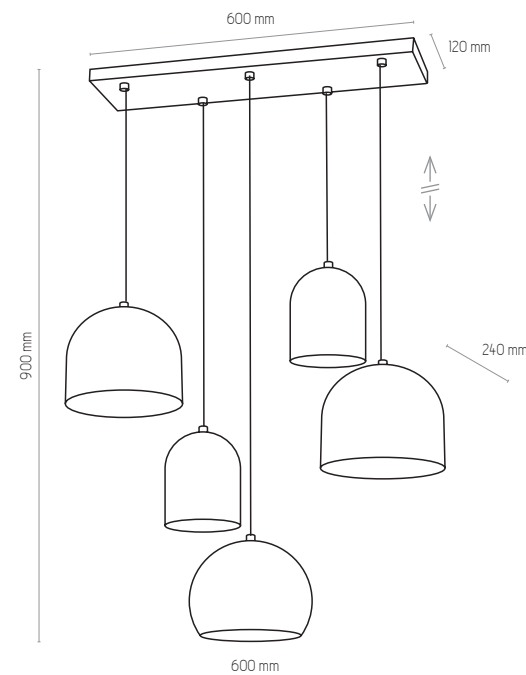

TEMPRE

4448, 4449 | TEMPRE | 1x E27, 15W LED

2829 | TEMPRE | 5 x E27, 15W LED

2827 | TEMPRE | 3 x E27, 15W LED

2830 | TEMPRE | 5 x E27, 15W LED