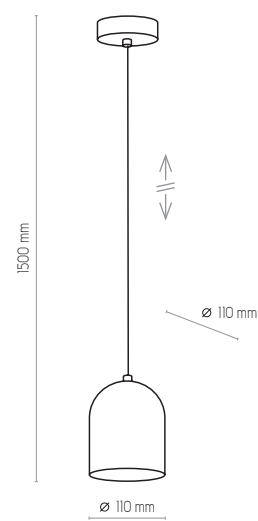

TEMPRE

4448, 4449 | TEMPRE | 1x E27, 15W LED

2829 | TEMPRE | 5 x E27, 15W LED

2827 | TEMPRE | 3 x E27, 15W LED

2830 | TEMPRE | 5 x E27, 15W LED