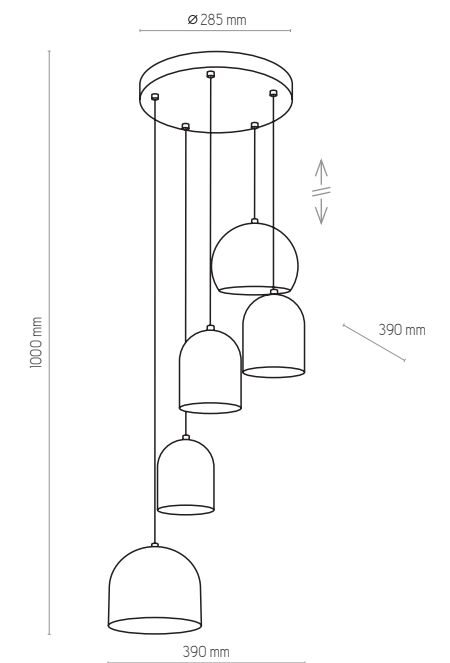

TEMPRE

4448, 4449 | TEMPRE | 1x E27, 15W LED

2829 | TEMPRE | 5 x E27, 15W LED

2827 | TEMPRE | 3 x E27, 15W LED

2830 | TEMPRE | 5 x E27, 15W LED