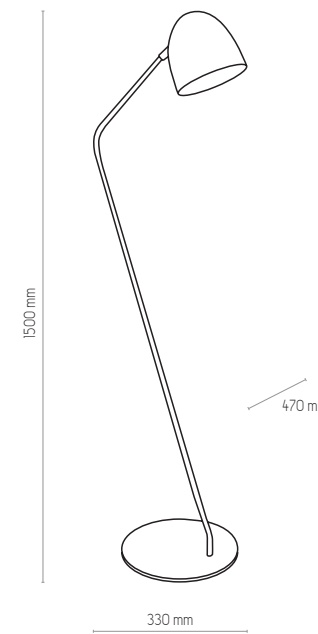

# SOHO WHITE

5194

3363

5193

5194 | SOHO WHITE | 1x E27, 15W LED

5193 | SOHO WHITE | 1x E27, 15W LED

3363 | SOHO WHITE | 1x E27, 15W LED

# SOHO BLACK

5037

4167

5036

5037 | SOHO | 1x E27, 15W LED

5036 | SOHO | 1x E27, 15W LED

4167 | SOHO | 1x E27, 15W LED