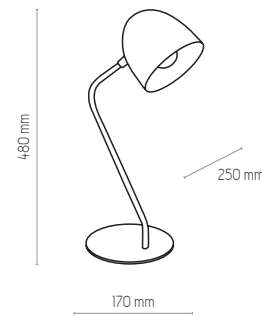

# SOHO WHITE

5194

3363

5193

5194 | SOHO WHITE | 1x E27, 15W LED

5193 | SOHO WHITE | 1x E27, 15W LED

3363 | SOHO WHITE | 1x E27, 15W LED