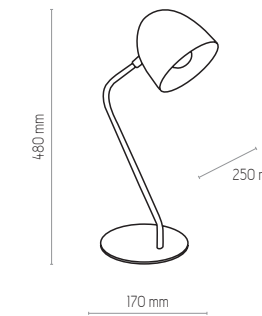

# SOHO BLACK

5037

4167

5036

5037 | SOHO | 1x E27, 15W LED

5036 | SOHO | 1x E27, 15W LED

4167 | SOHO | 1x E27, 15W LED