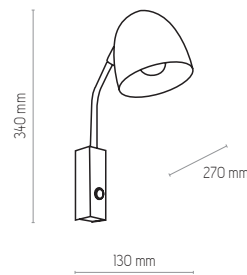

# SOHO WHITE

5194

3363

5193

5194 | SOHO WHITE | 1x E27, 15W LED

5193 | SOHO WHITE | 1x E27, 15W LED

3363 | SOHO WHITE | 1x E27, 15W LED