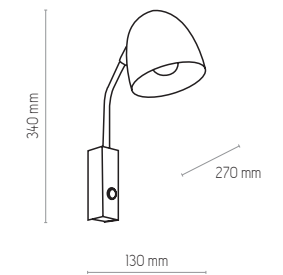

# SOHO BLACK

5037

4167

5036

5037 | SOHO | 1x E27, 15W LED

5036 | SOHO | 1x E27, 15W LED

4167 | SOHO | 1x E27, 15W LED