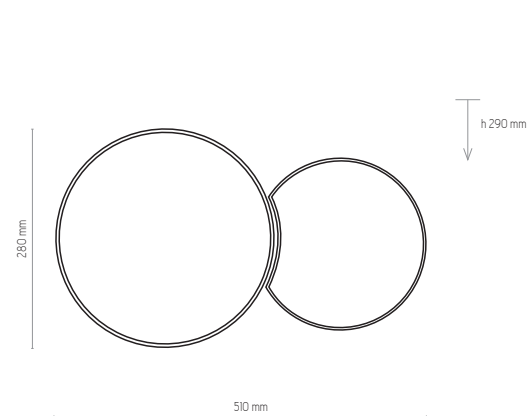

# MONA WHITE

3440 | MONA WHITE | 2 x E27, 15W LED | AB 9193

3441 | MONA WHITE | 3 x E27, 15W LED | AB 9194

3442 | MONA WHITE | 4 x E27, 15W LED | AB 9195

3443 | MONA WHITE | 5 x E27, 15W LED | AB 9196