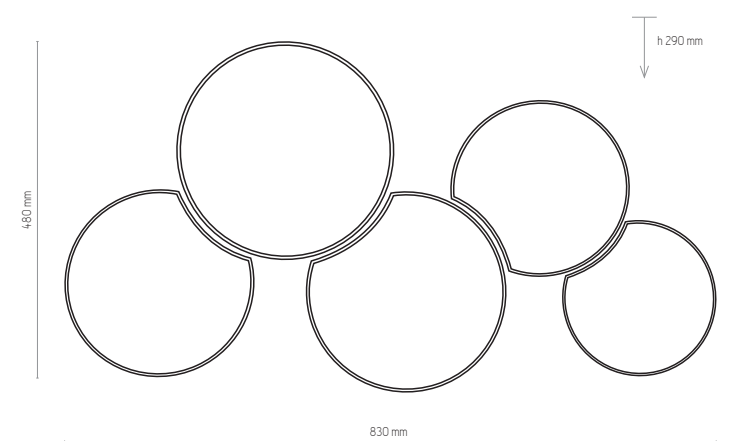

# MONA WHITE

3440 | MONA WHITE | 2 x E27, 15W LED | AB 9193

3441 | MONA WHITE | 3 x E27, 15W LED | AB 9194

3442 | MONA WHITE | 4 x E27, 15W LED | AB 9195

3443 | MONA WHITE | 5 x E27, 15W LED | AB 9196