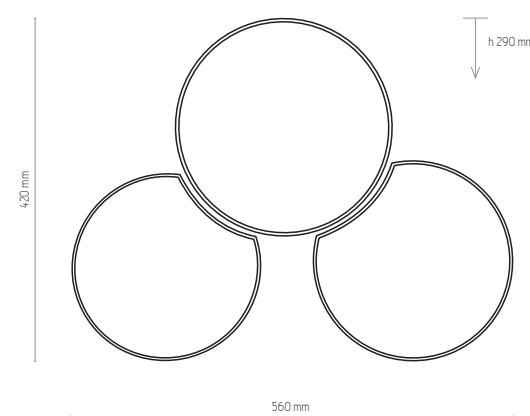

# MONA WHITE

3440 | MONA WHITE | 2 x E27, 15W LED | AB 9193

3441 | MONA WHITE | 3 x E27, 15W LED | AB 9194

3442 | MONA WHITE | 4 x E27, 15W LED | AB 9195

3443 | MONA WHITE | 5 x E27, 15W LED | AB 9196