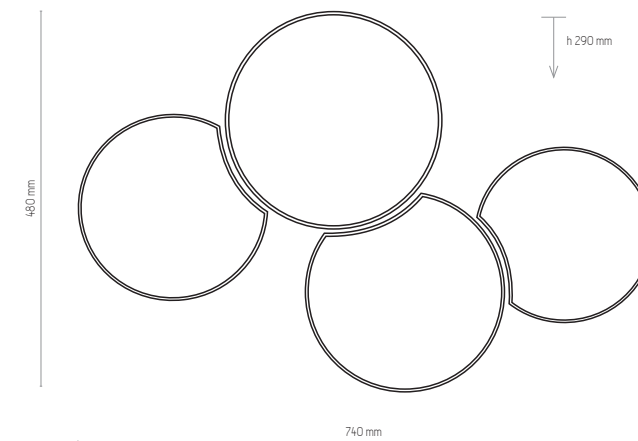

# MONA WHITE

3440 | MONA WHITE | 2 x E27, 15W LED | AB 9193

3441 | MONA WHITE | 3 x E27, 15W LED | AB 9194

3442 | MONA WHITE | 4 x E27, 15W LED | AB 9195

3443 | MONA WHITE | 5 x E27, 15W LED | AB 9196